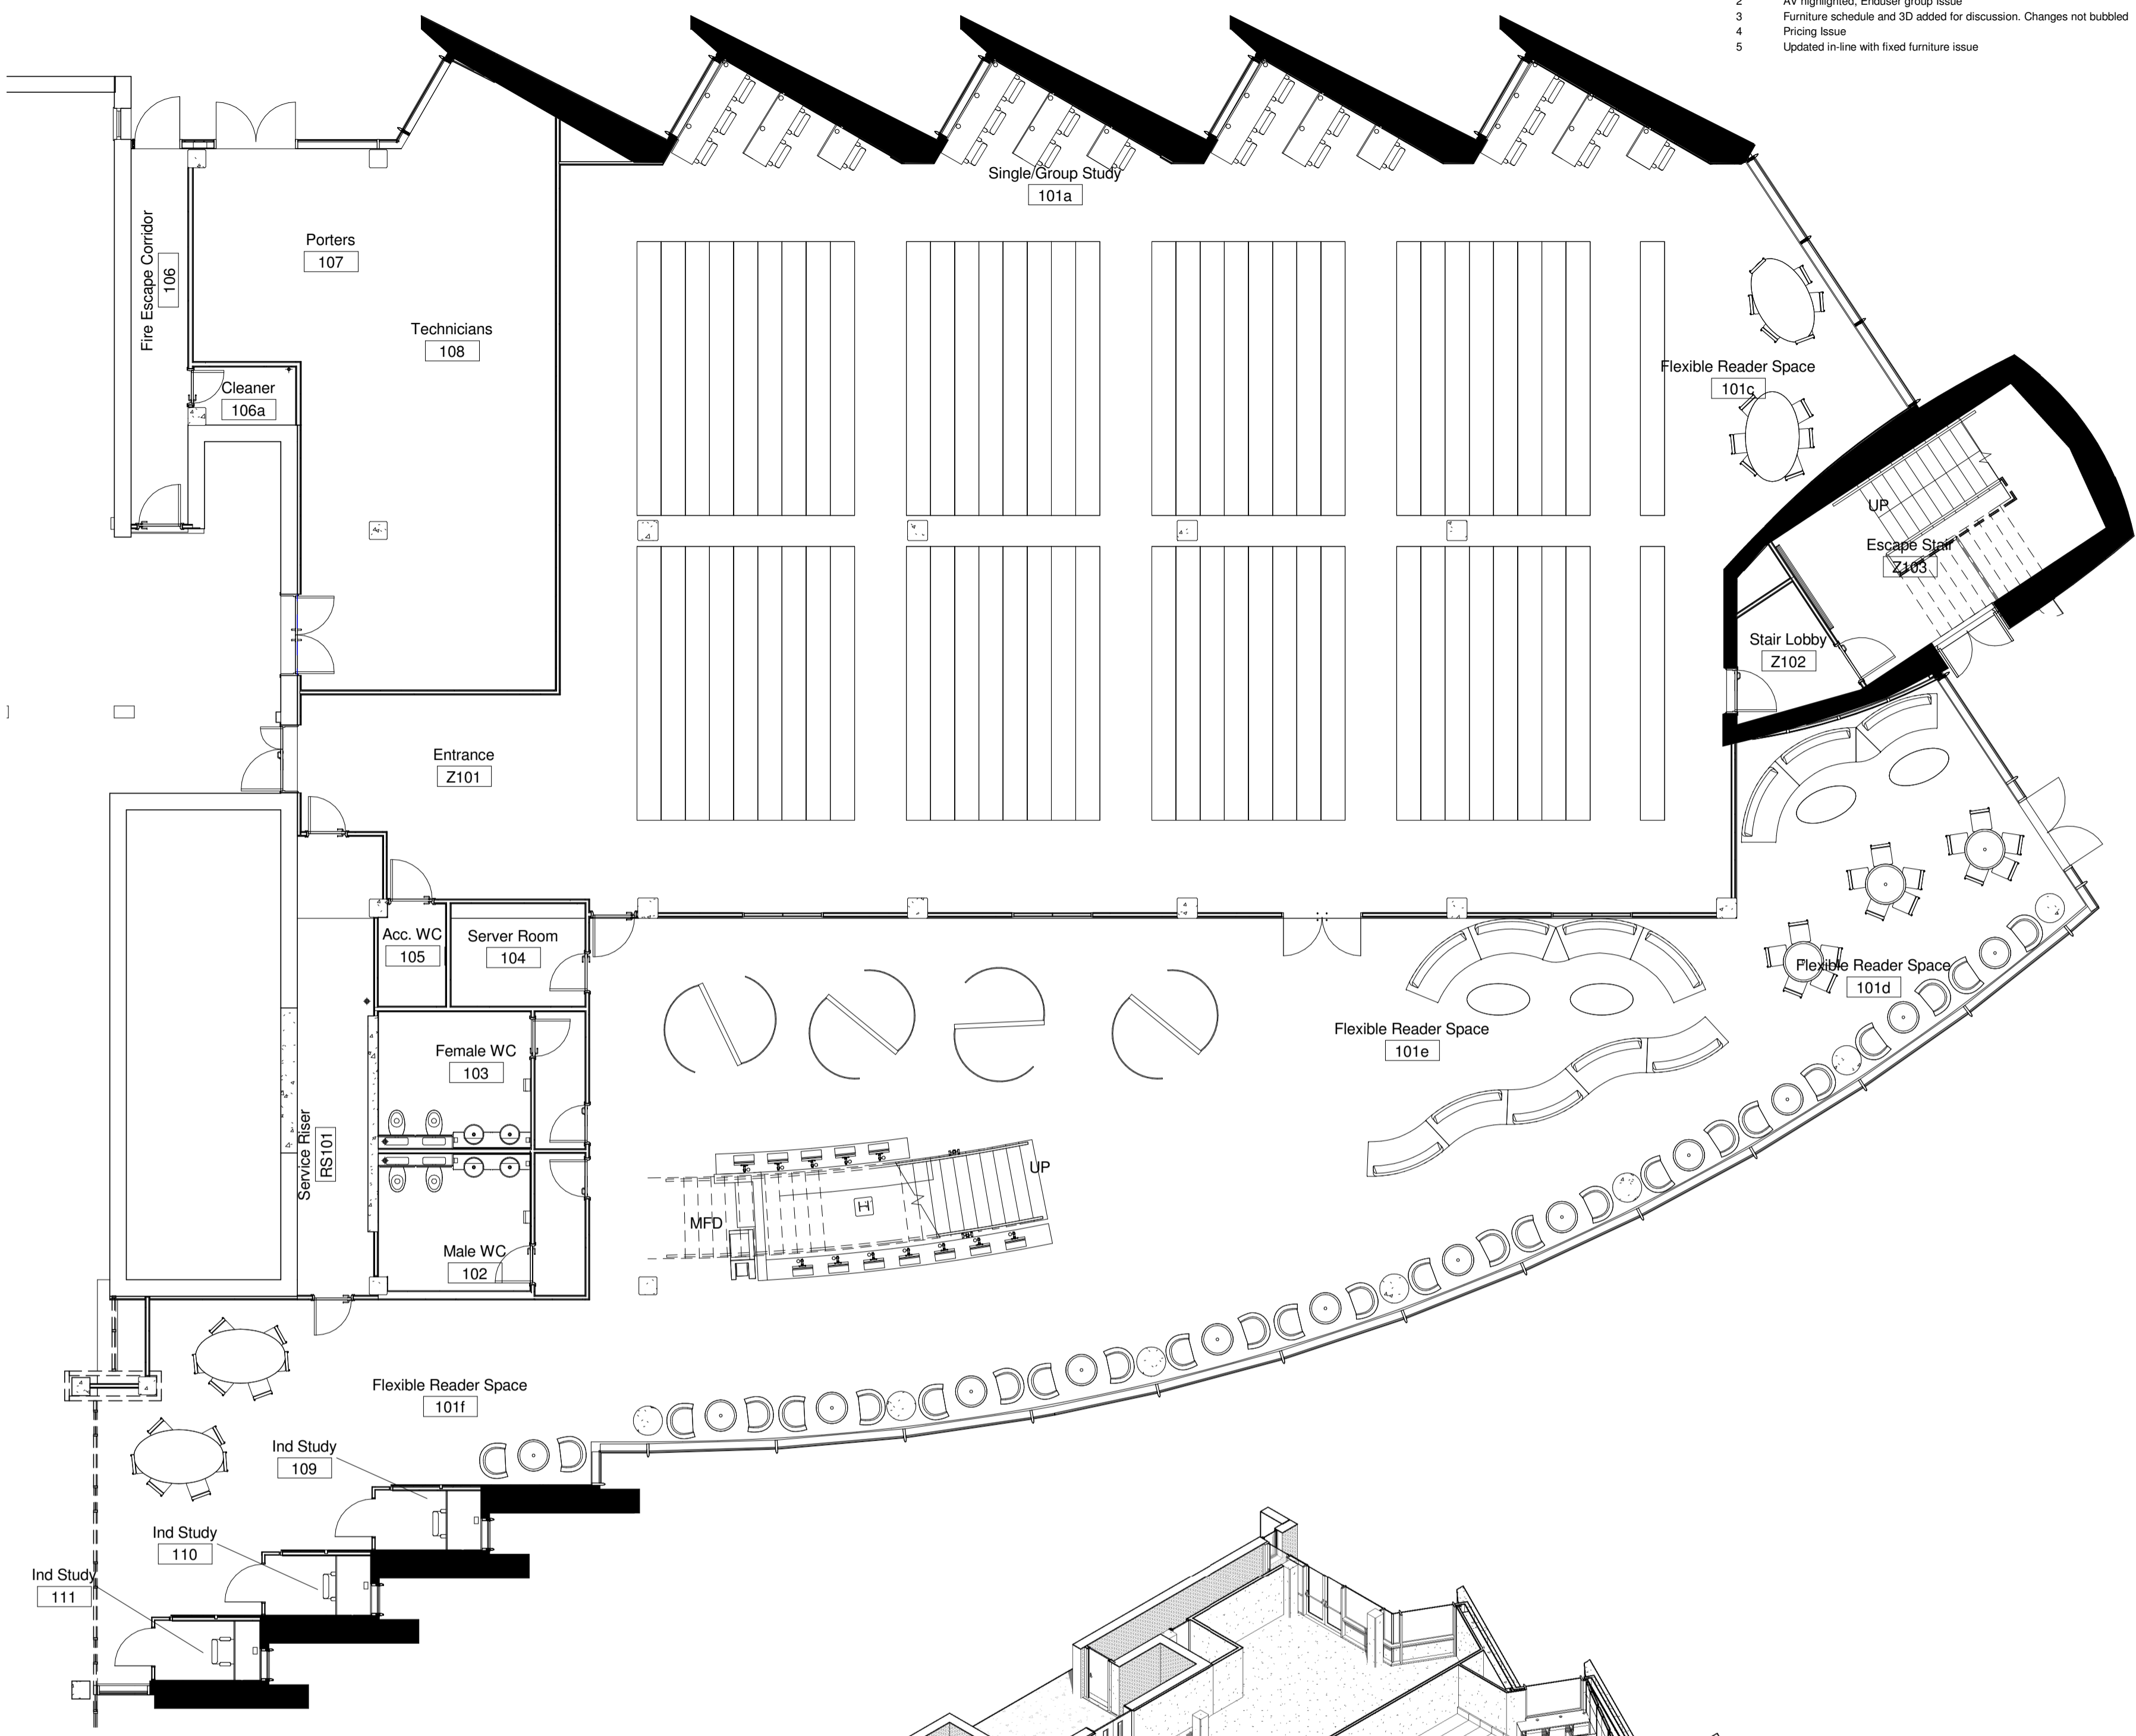

Furniture Schedule - Level 1								
Room: Name	Room: Number	Description	Height	Width	Depth	Supplier	Model	Comments
Flexible Reader Space	101e							
Flexible Reader Space	101e	Group Study Pod	2000 mm	2000 mm				Details TBC
Flexible Reader Space	101d	High Coffee Table	760 mm	900 mm Dia		Orangebox	Dune	
Flexible Reader Space	101d	Low Coffee Table	440 mm	700 mm		Orangebox	Dune	
Flexible Reader Space	101d	Low Oval Coffee Table	440 mm	700 mm		Orangebox	Kalm	
Flexible Reader Space	101d	Meeting Table - Oval	760 mm	1800 mm	900 mm	Mobilii	Nucleus	Finish to match desks
Ind Study		Laminate worktop, with hardwood nosing. Securely fixed to wall around perimeter of desk. Power and data required.						
Single/Group Study	101a	1 Seated Computer Station	760 mm	800 mm	600 mm			Fixed furniture to Architect's details, see AX(70)GAV001
Single/Group Study	101a	2 Seated Computer Station	760 mm	1600 mm	600 mm			Fixed furniture to Architect's details, see AX(70)GAV001
Single/Group Study	101a	3 Seated Computer Station	760 mm	2400 mm	600 mm			Fixed furniture to Architect's details, see AX(70)GAV001

Furniture Schedule - Chairs (Level 1)								
Room: Name	Room: Number	Description	Height	Depth	Supplier	Model	Comments	
Flexible Reader Space		Arm Chair	400 mm		Connection	Kala SKL1/C		
Arm Chair:	26							
Flexible Reader Space		Meeting Chair	480 mm		Orangebox	Joy 13		
Meeting Chair:	39							
Flexible Reader Space		Snake Chair	440 mm	750 mm	Orangebox	Path - 08/09	Two Tone Fabric	
Snake Chair:	12							
Flexible Reader Space		Snake Chair Table Insert	440 mm	750 mm	Orangebox	Path - LA	Finish to match desks	
Snake Chair Table Insert:	2							
Ind Study		Task Chair	480 mm		Orangebox	Joy 11		
Task Chair:	3							
Single/Group Study	101a	Task Chair	480 mm		Orangebox	Joy 11		
Task Chair:	24							
Grand total: 106								

2 Level 1 3D View