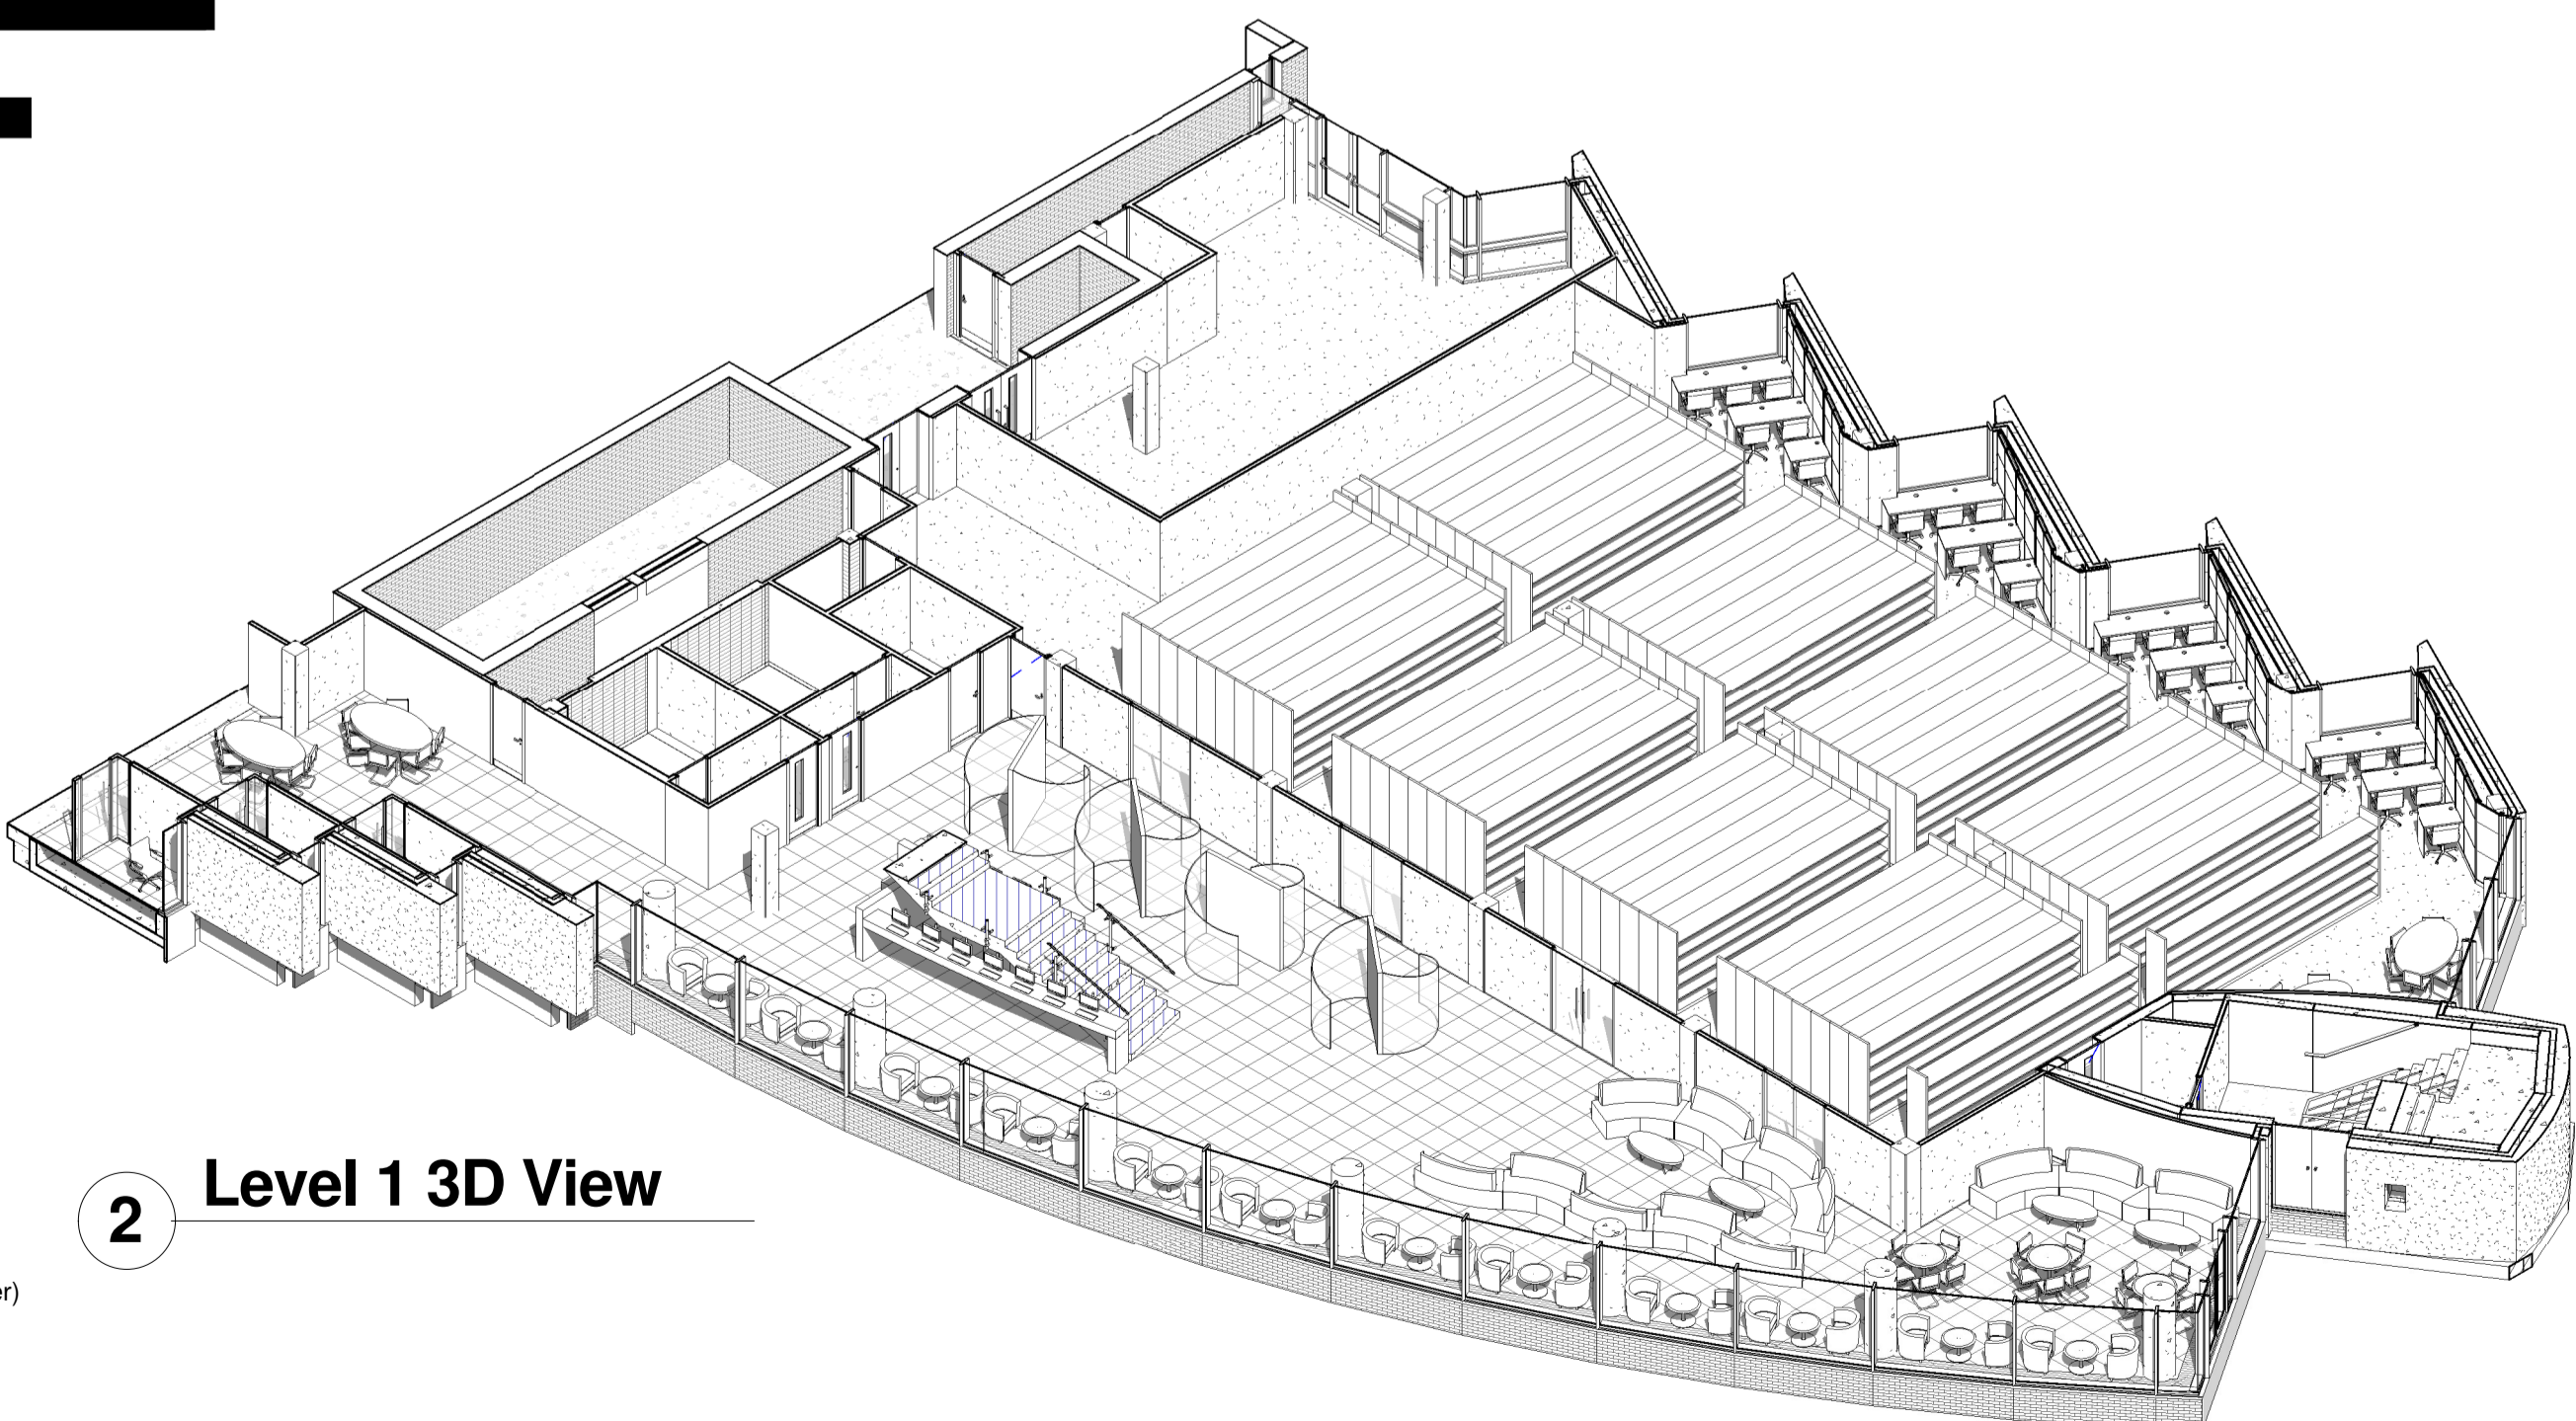

Furniture Schedule - Level 1								
Room: Name	Room: Number	Description	Height	Width	Depth	Supplier	Model	Comments
Flexible Reader Space	101e							
Flexible Reader Space	101e	Group Study Pod	2000 mm	2000 mm				Details TBC
Flexible Reader Space	101d	High Coffee Table	760 mm	900 mm Dia		Orangebox	Dune	
Flexible Reader Space	101d	Low Coffee Table	440 mm	700 mm		Orangebox	Dune	
Flexible Reader Space	101d	Low Oval Coffee Table	440 mm	700 mm		Orangebox	Kalm	
Flexible Reader Space	101d	Meeting Table - Oval	760 mm	1800 mm	900 mm	Mobilii	Nucleus	Finish to match desks
Ind Study		Laminate worktop, with hardwood nosing. Securely fixed to wall around perimeter of desk. Power and data required.						
Single/Group Study	101a	1 Seated Computer Station	760 mm	800 mm	600 mm			Fixed furniture to Architect's details, see AX(70)GAV001
Single/Group Study	101a	2 Seated Computer Station	760 mm	1600 mm	600 mm			Fixed furniture to Architect's details, see AX(70)GAV001
Single/Group Study	101a	3 Seated Computer Station	760 mm	2400 mm	600 mm			Fixed furniture to Architect's details, see AX(70)GAV001

Furniture Schedule - Chairs (Level 1)								
Room: Name	Room: Number	Description	Height	Depth	Supplier	Model	Comments	
Flexible Reader Space		Arm Chair	400 mm		Connection	Kala SKL1/C		
Arm Chair:	26							
Flexible Reader Space		Meeting Chair	480 mm		Orangebox	Joy 13		
Meeting Chair:	39							
Flexible Reader Space		Snake Chair	440 mm	750 mm	Orangebox	Path - 08/09	Two Tone Fabric	
Snake Chair:	12							
Flexible Reader Space		Snake Chair Table Insert	440 mm	750 mm	Orangebox	Path - LA	Finish to match desks	
Snake Chair Table Insert:	2							
Ind Study		Task Chair	480 mm		Orangebox	Joy 11		
Task Chair:	3							
Single/Group Study	101a	Task Chair	480 mm		Orangebox	Joy 11		
Task Chair:	24							
Grand total: 106								

2 Level 1 3D View